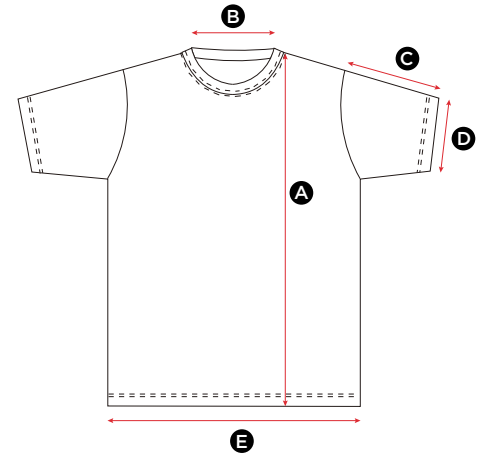

Mens Ladies Kids

SG15 Mens T-Shirt

MEASUREMENTS	S	M	L	XL	XXL	XXXL
A Length	68.5	71	73.5	76	78.5	81
B Back neck opening	16.5	17.5	18	18.5	18.5	19
C Sleeve length	18	19	20	21	22	23
D Sleeve width opening	17	18	19	20	21	22
E Bottom hem opening	50	53	56	59	62	65

in cm

All measurements are within industry standard tolerances and are product dependent.

SG15F Ladies T-Shirt

MEASUREMENTS	XS	S	M	L	XL	XXL
A Length	57.5	60	62.5	65	67.5	70
B Back neck opening	18	18.5	19	19.5	20	20.5
C Sleeve length	12.5	13.5	14.5	15.5	16.5	17.5
D Sleeve width opening	12.5	13.5	14.5	15.5	16.5	17.5
E Bottom hem opening	41	44	47	50	53	56

in cm

All measurements are within industry standard tolerances and are product dependent.

SG15K Kids T-Shirt

MEASUREMENTS	(Years) 1-2	3-4	5-6	7-8	9-10	11-12
	(CM) 90	104	116	128	140	152
A Length	40	43	47	51	55	63
B Back neck opening	15.5	16	16	16	16.5	16.5
C Sleeve length	10.5	11.5	12.5	13.5	14.5	15.5
D Sleeve width opening	10.5	11.5	12.5	13.5	14.5	15.5
E Bottom hem opening	31	34	37	40	43	46

in cm

All measurements are within industry standard tolerances and are product dependent.

Mens Ladies Kids

SG15 Mens T-Shirt

GRÖßE	S	M	L	XL	XXL	XXXL
A Länge	68.5	71	73.5	76	78.5	81
B Halsausschnitt hinten	16.5	17.5	18	18.5	18.5	19
C Ärmellänge	18	19	20	21	22	23
D Weite der Ärmelöffnung	17	18	19	20	21	22
E Bundöffnung	50	53	56	59	62	65