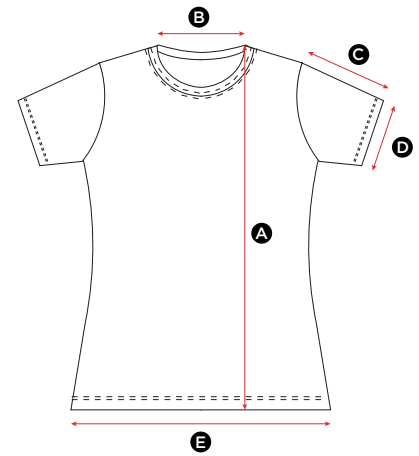

Mens Ladies Kids

SG15 Mens T-Shirt

MEASUREMENTS	S	M	L	XL	XXL	XXXL
A Length	68.5	71	73.5	76	78.5	81
B Back neck opening	16.5	17.5	18	18.5	18.5	19
C Sleeve length	18	19	20	21	22	23
D Sleeve width opening	17	18	19	20	21	22
E Bottom hem opening	50	53	56	59	62	65

in cm

All measurements are within industry standard tolerances and are product dependent.

SG15F Ladies T-Shirt

MEASUREMENTS	XS	S	M	L	XL	XXL
A Length	57.5	60	62.5	65	67.5	70
B Back neck opening	18	18.5	19	19.5	20	20.5
C Sleeve length	12.5	13.5	14.5	15.5	16.5	17.5
D Sleeve width opening	12.5	13.5	14.5	15.5	16.5	17.5
E Bottom hem opening	41	44	47	50	53	56

in cm

All measurements are within industry standard tolerances and are product dependent.

SG15K Kids T-Shirt

MEASUREMENTS	(Years) 1-2	3-4	5-6	7-8	9-10	11-12
	(CM) 90	104	116	128	140	152
A Length	40	43	47	51	55	63
B Back neck opening	15.5	16	16	16	16.5	16.5
C Sleeve length	10.5	11.5	12.5	13.5	14.5	15.5
D Sleeve width opening	10.5	11.5	12.5	13.5	14.5	15.5
E Bottom hem opening	31	34	37	40	43	46

in cm

All measurements are within industry standard tolerances and are product dependent.

Mens Ladies Kids

SG15 Mens T-Shirt

GRÖßE	S	M	L	XL	XXL	XXXL
A Länge	68.5	71	73.5	76	78.5	81
B Halsausschnitt hinten	16.5	17.5	18	18.5	18.5	19
C Ärmellänge	18	19	20	21	22	23
D Weite der Ärmelöffnung	17	18	19	20	21	22
E Bundöffnung	50	53	56	59	62	65